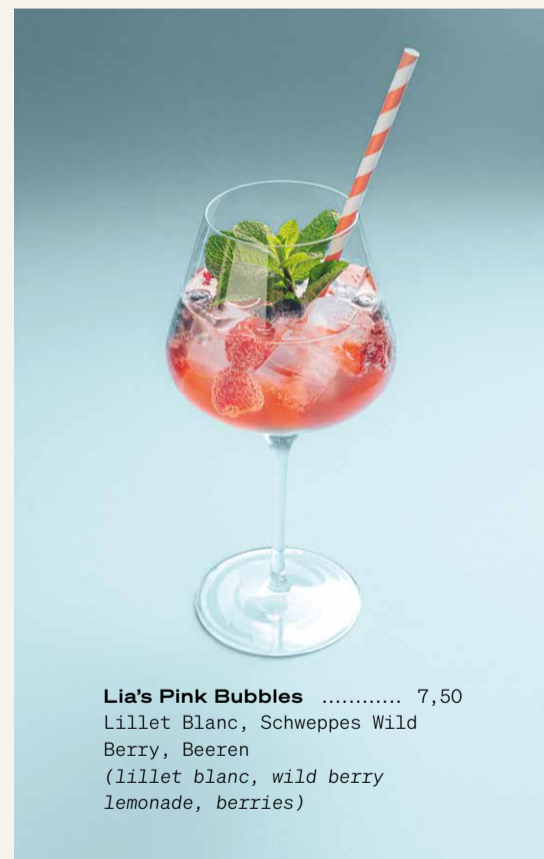

Lia's Pink Bubbles 7,50
Lillet Blanc, Schweppes Wild Berry, Beeren
(lillet blanc, wild berry lemonade, berries)