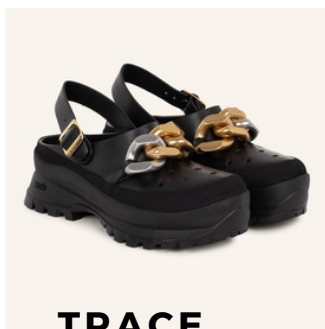

SHOES

FULL PRICE:795€
OUTLET:480€

TRACE SANDAL

FULL PRICE:595€
OUTLET:360€
NOW:252€