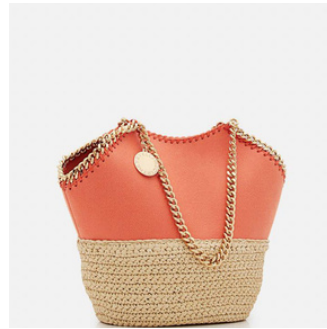

FULL PRICE:495€
OUTLET:300€
NOW:210€

PRODUCT CATALOG

BAGS

**SHOULDER
LOGO BAG**

FULL PRICE:595€
OUTLET:390€
NOW:273€

**SHOULDER
LOGO BAG**

FULL PRICE:595€
OUTLET:390€
NOW:273€

**MEDIUM LOGO
TOTE BAG**

FULL PRICE:695€
OUTLET:455€

**MEDIUM LOGO
TOTE BAG**

FULL PRICE:695€
OUTLET:455€

**COLORED CHAIN
TOTE BAG**

FULL PRICE:1525€
OUTLET:995€
NOW:696,5€

**COLORED CHAIN
TOTE BAG**

FULL PRICE:1525€
OUTLET:995€
NOW:696,5€

**MEDIUM HALF
RAFFIA TOTE
BAG**

FULL PRICE:745€
OUTLET:500

**GRAFFITI CROSS
BODY LOGO BAG**

FULL PRICE:795€
OUTLET:520€

ACCESSORIES

**CAT EYE
SUNGLASSES**

FULL PRICE:290€
OUTLET:135€

**LOGO
SUNGLASSES**