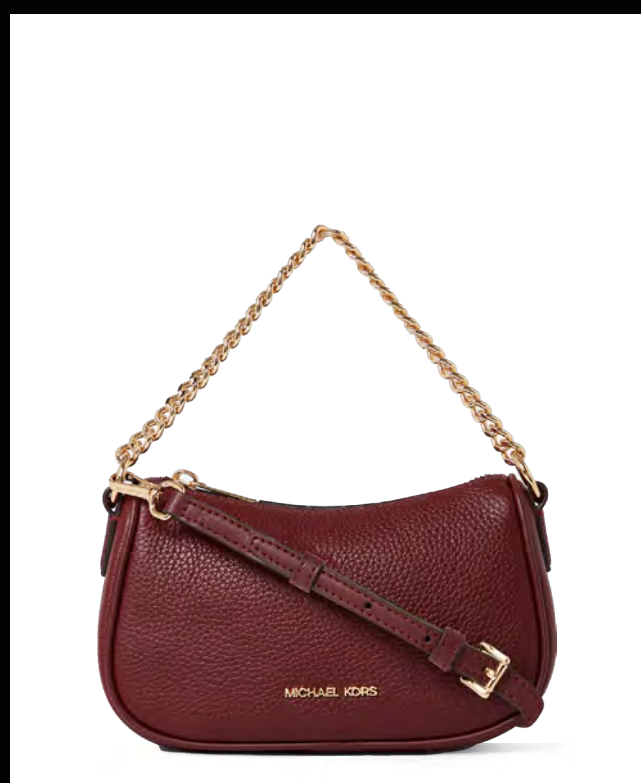

A flowing red ribbon is the central visual element, curving and looping across the frame. The background is a solid, muted grey. The text is white and centered.

MICHAEL KORS
O U T L E T

THE
HOLIDAY
GIFT GUIDE

CONTACT US TODAY FOR PRICES, AVAILABILITY AND SHIPPING.

MICHAEL KORS

ADDITIONAL COLOURS AND STYLES AVAILABLE IN STORE

LYRA POUCHETTE

KATRINA WEDGE TRAINER

JET SET TRAVEL WRISTLET

EASTON MOTO BOOTIE

PACKABLE JACKET

AVRIL LARGE SACHEL

CARMELA POUCHETTE

MONROE STRAP GIFT SET

CARD HOLDER

MICHAEL KORS

ADDITIONAL COLOURS AND STYLES AVAILABLE IN STORE

WHITNEY SHOULDER

CARMELA POUCHETTE