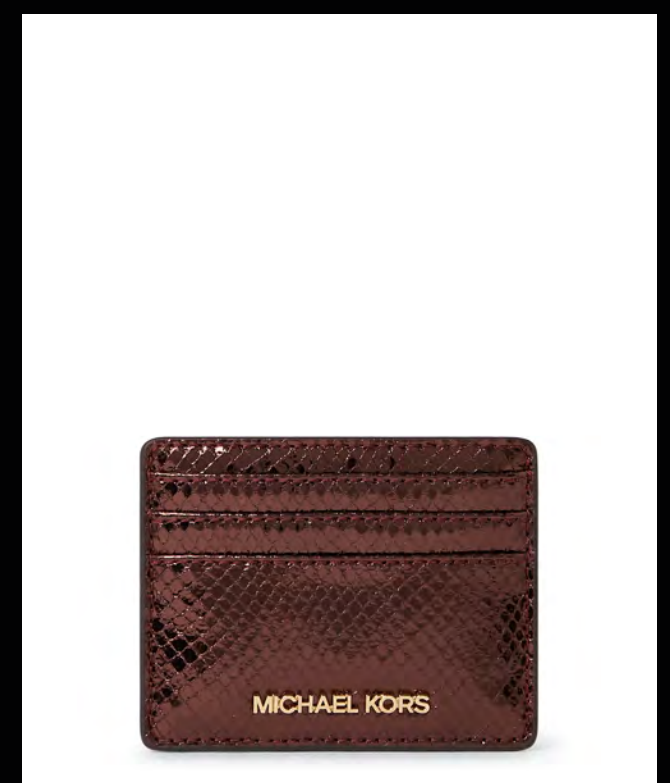

A flowing red ribbon is the central visual element, curving and looping across the frame. The background is a solid, muted grey. The text is white and centered.

MICHAEL KORS
O U T L E T

THE
HOLIDAY
GIFT GUIDE

CONTACT US TODAY FOR PRICES, AVAILABILITY AND SHIPPING.

MICHAEL KORS

ADDITIONAL COLOURS AND STYLES AVAILABLE IN STORE

LYRA POUCHETTE

KATRINA WEDGE TRAINER

JET SET TRAVEL WRISTLET

EASTON MOTO BOOTIE

PACKABLE JACKET

AVRIL LARGE SACHEL

CARMELA POUCHETTE

MONROE STRAP GIFT SET

CARD HOLDER

MICHAEL KORS

ADDITIONAL COLOURS AND STYLES AVAILABLE IN STORE

WHITNEY SHOULDER

CARMELA POUCHETTE