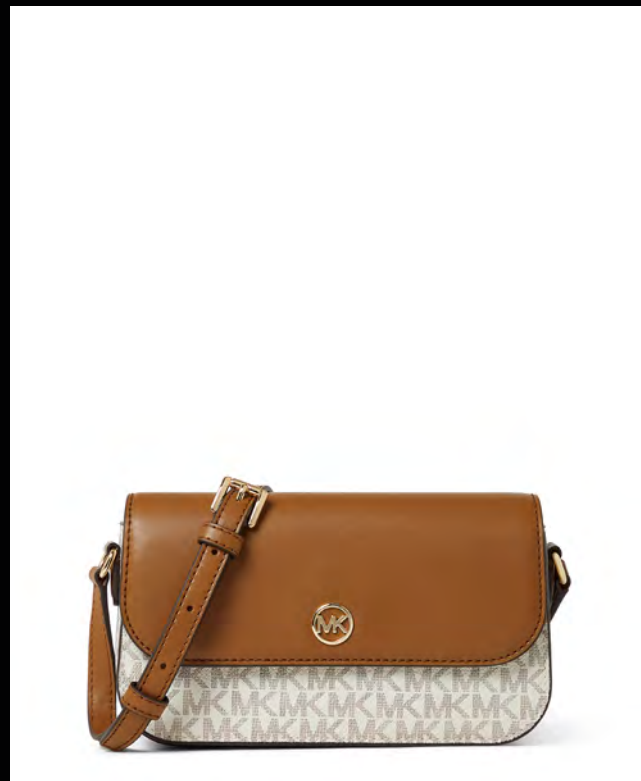

A flowing red ribbon is the central visual element, curving and looping across the frame. The background is a solid, muted grey. The text is white and centered.

MICHAEL KORS
O U T L E T

THE
HOLIDAY
GIFT GUIDE

DOREEN FLEX KITTEN

MIRELLA CROSSBODY

PUFFER COAT

MONROE WATCH

SIMONE SANDAL

CARMELA POUCHETTE

AVRIL XLARGE TOTE

MICHAEL KORS

ADDITIONAL COLOURS AND STYLES AVAILABLE IN STORE

JET SET CROSSBODY

JET SET TRAVEL TOTE

SIMONE SANDAL

JACQUARD SWEATSHIRT

JACQUARD JOGGER PANT

BERKLEY GIFT SET

HONEY BALLET

JAYCEE BACKPACK

JET SET TRAVEL TRIFOLD

MICHAEL KORS

ADDITIONAL COLOURS AND STYLES AVAILABLE IN STORE

JET SET CROSSBODY

CHARLOTTE 3IN1 TOTE

FULTON DRIVER

LANEY WATCH