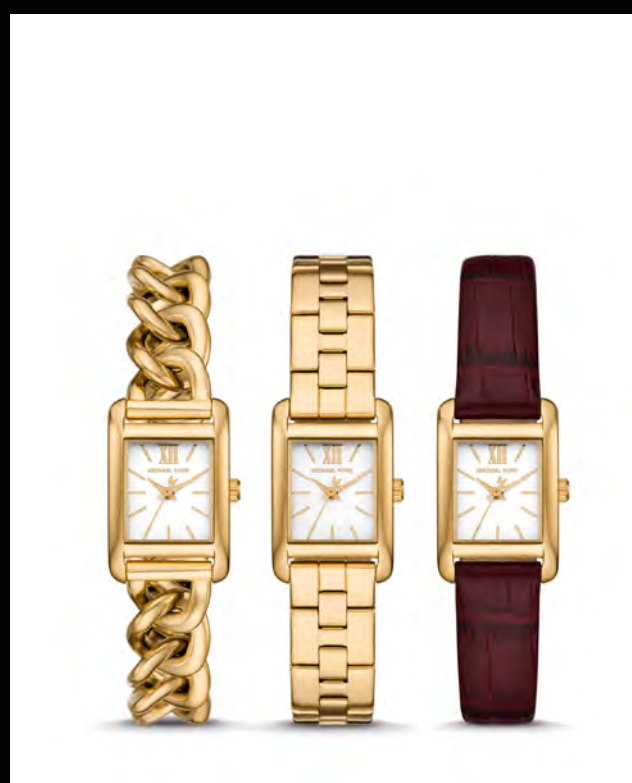

A flowing red ribbon is the central visual element, curving and looping across the frame. The background is a solid, muted grey. The text is white and centered.

MICHAEL KORS
O U T L E T

THE
HOLIDAY
GIFT GUIDE

CONTACT US TODAY FOR PRICES, AVAILABILITY AND SHIPPING.

MICHAEL KORS

ADDITIONAL COLOURS AND STYLES AVAILABLE IN STORE

LYRA POUCHETTE

KATRINA WEDGE TRAINER

JET SET TRAVEL WRISTLET

EASTON MOTO BOOTIE

PACKABLE JACKET

AVRIL LARGE SACHEL

CARMELA POUCHETTE

MONROE STRAP GIFT SET

CARD HOLDER

MICHAEL KORS

ADDITIONAL COLOURS AND STYLES AVAILABLE IN STORE

WHITNEY SHOULDER

CARMELA POUCHETTE

JAYCEE BACKPACK

JET SET TRAVEL TRIFOLD

MICHAEL KORS

ADDITIONAL COLOURS AND STYLES AVAILABLE IN STORE

JET SET CROSSBODY

CHARLOTTE 3IN1 TOTE

FULTON DRIVER

LANEY WATCH