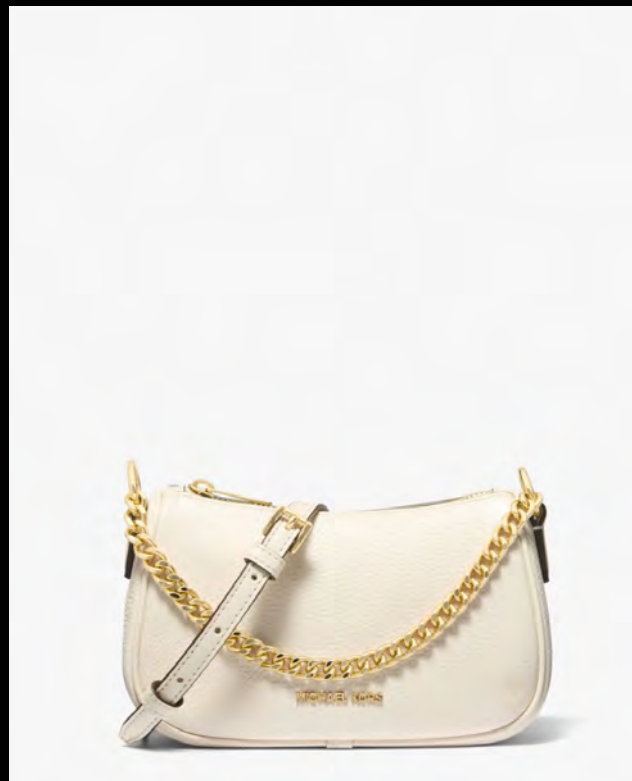

A flowing red ribbon is the central visual element, curving and looping across the frame. The background is a solid, muted grey. The text is white and centered.

MICHAEL KORS
O U T L E T

THE
HOLIDAY
GIFT GUIDE

AVRIL LARGE SACHEL

CARMELA POUCHETTE

MONROE STRAP GIFT SET

CARD HOLDER

MICHAEL KORS

ADDITIONAL COLOURS AND STYLES AVAILABLE IN STORE

WHITNEY SHOULDER

CARMELA POUCHETTE