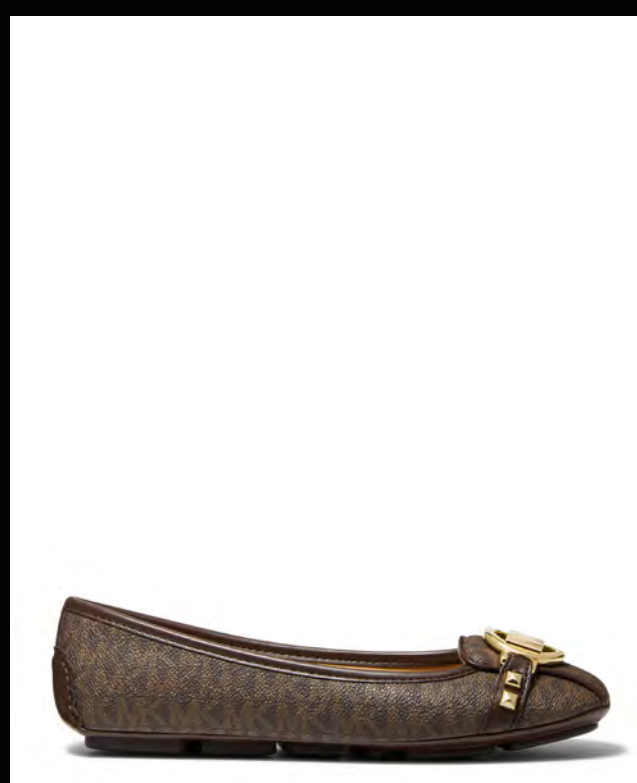

MICHAEL KORS

ADDITIONAL COLOURS AND STYLES AVAILABLE IN STORE

FULTON MOC